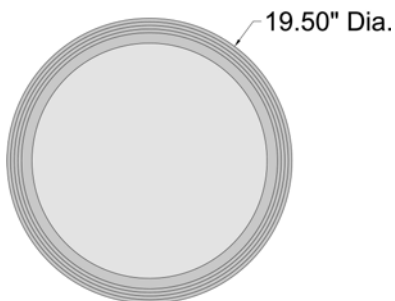

Product Dimensions

Fixture	Canopy
Length :: N/A	Length :: N/A
Width :: N/A	Width :: N/A
Diameter :: 19.5"	Diameter :: 19.5"
Extension :: N/A	Height :: N/A
Height :: 4"	
Overall Height :: N/A	

Technical Specifications

Photometrics

CCT :: 3000
 CRI :: 90
 Wattage :: 40w
 Nominal Lumens :: 2400Lm
 Delivered Lumens :: 2155Lm

Recommended Dimmers

(ELV) LEVITON Decora DSE06-10Z; (ELV) LUTRON Maestro MAELV-600; (TRIAC) LEVITON Decora Sureslide 6674; (TRIAC) LUTRON Diva DVCL-153P; (TRIAC) LUTRON Skylark CL SCL-153 or SCL-153P

Additional Items :: 0

Line Drawing #1

Line Drawing #2

IES File

Toll Free 800-828-5483 • www.AccessLighting.com

14410 Myford Road, Irvine, CA 92606

The information provided is subject to change without notice. ©2020 Access Lighting Corporation. All Rights Reserved
 Rev. 202004 Filename: 49971LEDD-MBL_ACR.pdf