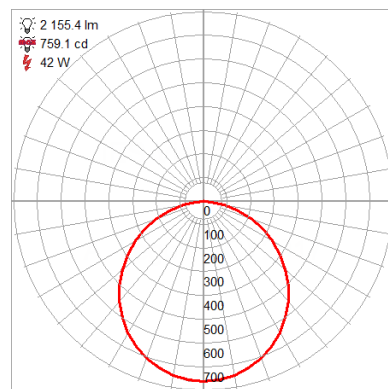

Product Dimensions

Fixture	Canopy
Length :: N/A	Length :: N/A
Width :: N/A	Width :: N/A
Diameter :: 19.5"	Diameter :: 19.5"
Extension :: N/A	Height :: N/A
Height :: 4"	
Overall Height :: N/A	

Technical Specifications

Photometrics

CCT :: 3000
 CRI :: 90
 Wattage :: 40w
 Nominal Lumens :: 2400Lm
 Delivered Lumens :: 2155Lm

Recommended Dimmers

(ELV) LEVITON Decora DSE06-10Z; (ELV) LUTRON Maestro MAELV-600; (TRIAC) LEVITON Decora Sureslide 6674; (TRIAC) LUTRON Diva DVCL-153P; (TRIAC) LUTRON Skylark CL SCL-153 or SCL-153P

Additional Items :: 0

Line Drawing #1

Line Drawing #2

IES File

Toll Free 800-828-5483 • www.AccessLighting.com

14410 Myford Road, Irvine, CA 92606

The information provided is subject to change without notice. ©2020 Access Lighting Corporation. All Rights Reserved
 Rev. 202004 Filename: 49971LEDD-MBL_ACR.pdf