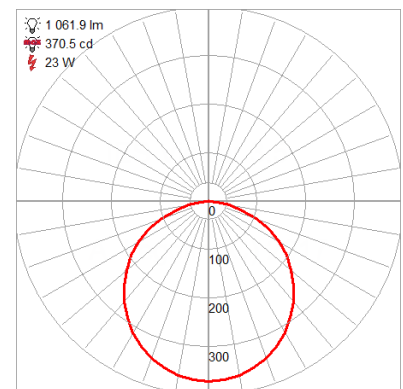

**Product Dimensions**

<b>Fixture</b>		<b>Canopy</b>	
Length ::	N/A	Length ::	N/A
Width ::	N/A	Width ::	N/A
Diameter ::	15.5"	Diameter ::	15.5"
Extension ::	N/A	Height ::	N/A
Height ::	4"		
Overall Height ::	N/A		

**Photometrics**

CCT :: 3000  
 CRI :: 90  
 Wattage :: 24w  
 Nominal Lumens :: 1600Lm  
 Delivered Lumens :: 1062Lm

**Recommended Dimmers**

(ELV) LEVITON Decora DSE06-10Z; (ELV) LUTRON Maestro MAELV-600; (TRIAC) LEVITON Decora Sureslide 6674; (TRIAC) LUTRON Diva DVCL-153P; (TRIAC) LUTRON Skylark CL SCL-153 or SCL-153P

Additional Items :: 0

**Line Drawing #1**

Image Not Available

**Line Drawing #2**

**IES File**

**Toll Free 800-828-5483 • www.AccessLighting.com**

14410 Myford Road, Irvine, CA 92606

The information provided is subject to change without notice. ©2020 Access Lighting Corporation. All Rights Reserved  
 Rev. 202004 Filename:: 49970LEDD-MBL\_ACR.pdf