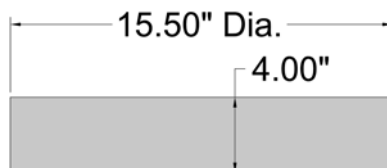

Line Drawing #2