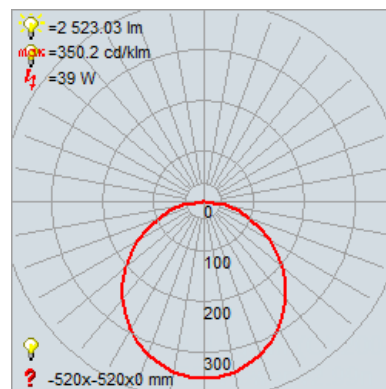

Product Dimensions

Fixture	Canopy
Length :: 0	Length :: 0
Width :: 0	Width :: 0
Diameter :: 21.75"	Diameter :: 21.75"
Extension :: 0	Height :: 0
Height :: 4"	
Overall Height :: 0	

Technical Specifications

Photometrics

CCT :: 3000
 CRI :: 90
 Wattage :: 40w
 Nominal Lumens :: 4000Lm
 Delivered Lumens :: 2523Lm

Recommended Dimmers

(ELV) LEVITON Decora DSE06-10Z; (ELV) LUTRON Maestro MAELV-600; (TRIAC) LEVITON Decora Sureslide 6674; (TRIAC) LUTRON Diva DVCL-153P; (TRIAC) LUTRON Skylark CL SCL-153 or SCL-153P

Additional Items :: 0

Line Drawing #1

Image Not Available

Line Drawing #2

Image Not Available

IES File

Toll Free 800-828-5483 • www.AccessLighting.com

14410 Myford Road, Irvine, CA 92606