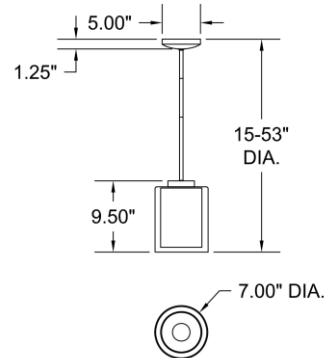

Stock Code: **28109-MBL/CLOP**

Collection: **Seville**

PRODUCT INFORMATION

Base: 28109 Parent: 28109
Mounting Type: Ceiling UPC: 641594245257
Finish: Matte Black
Diffuser: Clear Opal

PRODUCT MEASUREMENTS

FIXTURE	BACKPLATE / CANOPY
Length:	Length
Width:	Width:
Diameter 7"	Diameter:
Height: 8.5"	Height:
Extension:	
Overall Height: 15-53"	

Dimmable: Yes Nominal Lumens: N/A
CRI: N/A Delivered Lumens: N/A
CCT: N/A
Recommended Dimmers:

ADDITIONAL NOTES

Optional 6, 16, and 22-inch down rods available (max 10 feet);
10 feet of cord included; Sloped ceiling adapter included;
Custom Finish 5 Piece Minimum Order Quantity

Project Name: _____

Location: _____

Type: _____

Quantity: _____

Notes: _____

LINE DRAWING

IES FILE

In addition to Access Lighting's purchase and warranty terms and conditions, by signing below or placing an order, you agree that you are authorized to bind the entity placing any order and acknowledge the following: All of sizes and measurements are approximate and all images are for illustrative purposes only. In the event of an inconsistency, the "Product Measurements" section controls. There also may be slight differences in the colors and designs compared to the displayed and printed images.

Signature: _____

Print Name _____ Date: _____

Toll Free 800-828-5483 www.AccessLighting.com

14410 Myford Road, Irvine, CA 92606

The information is subject to change without notice. 3/18/2023 28109-MBL_CLOP.pdf