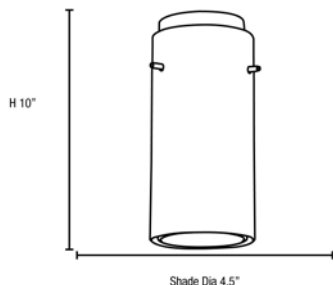

Product Dimensions

Fixture	Canopy
Length :: N/A	Length :: N/A
Width :: N/A	Width :: N/A
Diameter :: N/A	Diameter :: N/A
Extension :: N/A	Height :: 1.25"
Height :: 10"	
Overall Height :: 12-155"	

Technical Specifications

Photometrics

CCT :: 3000
 CRI :: 90
 Wattage :: 10w
 Nominal Lumens :: 800Lm
 Delivered Lumens :: N/A

Recommended Dimmers

(ELV) LUTRON Diva DVELV-300P; (ELV) LUTRON Diva DVELV-303P; (ELV) LUTRON Skylark SELV-300P; (TRIAC) LEVITON Trimatron 6684

Additional Items :: 0

Line Drawing #1

Line Drawing #2

Image Not Available

IES File

Image Not Available

Toll Free 800-828-5483 • www.AccessLighting.com

14410 Myford Road, Irvine, CA 92606