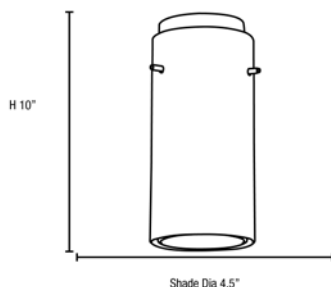

Line Drawing #2

Image Not Available

IES File

Image Not Available

Toll Free 800-828-5483 • www.AccessLighting.com

14410 Myford Road, Irvine, CA 92606

The information provided is subject to change without notice. ©2020 Access Lighting Corporation. All Rights Reserved
Rev. 202004 File name:: 28033-3C-BS_CLRD.pdf