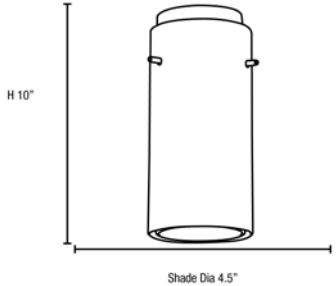

Line Drawing #2

Image Not Available

IES File

Image Not Available

Toll Free 800-828-5483 • www.AccessLighting.com

14410 Myford Road, Irvine, CA 92606
The information provided is subject to change without notice. ©2020 Access Lighting Corporation. All Rights Reserved
Rev. 202004 Filename:: 28033-1R-BS_CLOP.pdf