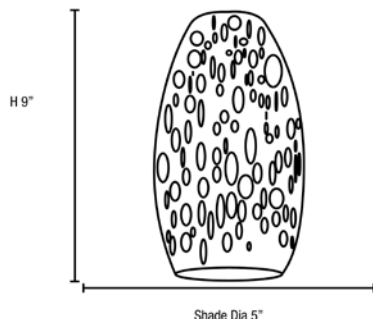

Line Drawing #1

Line Drawing #2

Image Not Available

IES File

Image Not Available

Toll Free 800-828-5483 • www.AccessLighting.com

14410 Myford Road, Irvine, CA 92606

The information provided is subject to change without notice. ©2020 Access Lighting Corporation. All Rights Reserved
Rev. 202004 Filename:: 28012-4C-ORB_RED.pdf