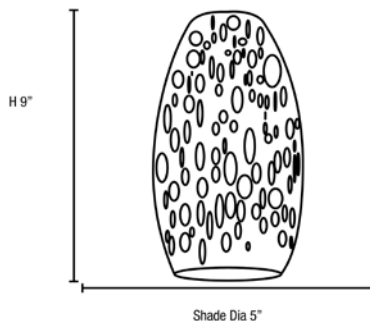

Product Dimensions

Fixture		Canopy
Length :: N/A		Length :: N/A
Width :: N/A		Width :: N/A
Diameter :: N/A		Diameter :: N/A
Extension :: N/A		Height :: 1.25"
Height :: 9"		
Overall Height :: 11-150"		

Technical Specifications

Photometrics

CCT :: 3000
 CRI :: 90
 Wattage :: 10w
 Nominal Lumens :: 800Lm
 Delivered Lumens :: N/A

Recommended Dimmers

(ELV) LUTRON Diva DVELV-300P; (ELV) LUTRON Diva DVELV-303P; (ELV) LUTRON Skylark SELV-300P; (TRIAC) LEVITON Trimatron 6684

Additional Items :: 0

Line Drawing #1

Line Drawing #2

Image Not Available

IES File

Image Not Available

Toll Free 800-828-5483 • www.AccessLighting.com

14410 Myford Road, Irvine, CA 92606