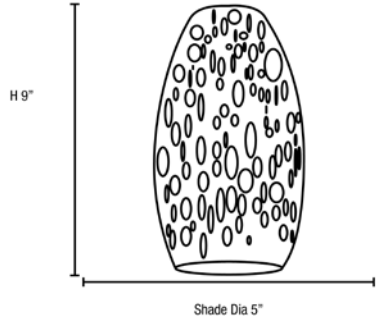

Line Drawing #1

Line Drawing #2

Image Not Available

IES File

Image Not Available

Toll Free 800-828-5483 • www.AccessLighting.com

14410 Myford Road, Irvine, CA 92606

The information provided is subject to change without notice. ©2020 Access Lighting Corporation. All Rights Reserved
Rev. 202004 Filename:: 28012-4C-ORB_BRST.pdf