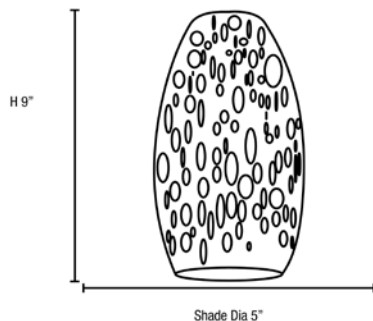

Line Drawing #1

Line Drawing #2

Image Not Available

IES File

Image Not Available

Toll Free 800-828-5483 • www.AccessLighting.com

14410 Myford Road, Irvine, CA 92606

The information provided is subject to change without notice. ©2020 Access Lighting Corporation. All Rights Reserved
Rev. 202004 Filename:: 28012-4C-BS_BRST.pdf