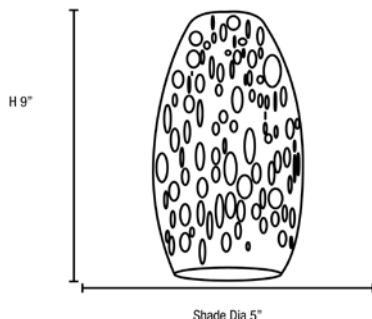

Product Dimensions

Fixture		Canopy	
Length ::	N/A	Length ::	N/A
Width ::	N/A	Width ::	N/A
Diameter ::	N/A	Diameter ::	N/A
Extension ::	N/A	Height ::	1.25"
Height ::	9"		
Overall Height ::	11-150"		

Technical Specifications

Photometrics

CCT :: 3000
 CRI :: 90
 Wattage :: 10w
 Nominal Lumens :: 800Lm
 Delivered Lumens :: N/A

Recommended Dimmers

(ELV) LUTRON Skylark SELV-300P; (MLV) COOPER Aspire 9530SW; (TRIAC) LEGRAND Titan CD703-PW

Additional Items :: 0

Line Drawing #1

Line Drawing #2

Image Not Available

IES File

Image Not Available

Toll Free 800-828-5483 • www.AccessLighting.com

14410 Myford Road, Irvine, CA 92606