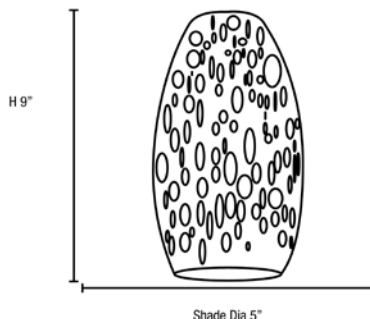

Line Drawing #1

Line Drawing #2

Image Not Available

IES File

Image Not Available

Toll Free 800-828-5483 • www.AccessLighting.com

14410 Myford Road, Irvine, CA 92606

The information provided is subject to change without notice. ©2020 Access Lighting Corporation. All Rights Reserved
Rev. 202004 Filename:: 28012-3C-BS_RED.pdf