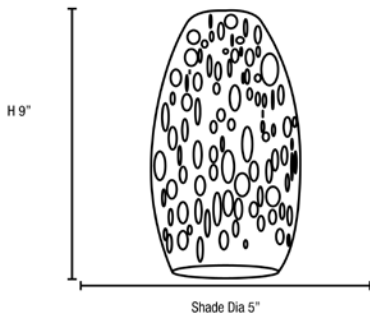

Product Dimensions

Fixture		Canopy	
Length ::	N/A	Length ::	N/A
Width ::	N/A	Width ::	N/A
Diameter ::	N/A	Diameter ::	N/A
Extension ::	N/A	Height ::	1.25"
Height ::	9"		
Overall Height ::	11-55"		

Technical Specifications

Photometrics

CCT :: 2700
 CRI :: N/A
 Wattage :: 100w
 Nominal Lumens :: 1600Lm
 Delivered Lumens :: N/A

Recommended Dimmers

(TRIAC) Any Standard Dimmer

Additional Items :: 0

Line Drawing #1

Line Drawing #2