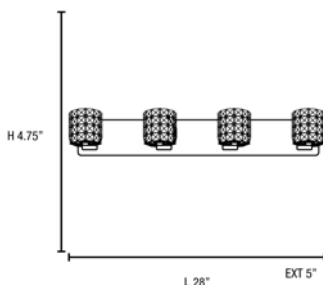

Line Drawing #2

Image Not Available

IES File

Image Not Available

Toll Free 800-828-5483 • www.AccessLighting.com

14410 Myford Road, Irvine, CA 92606

The information provided is subject to change without notice. ©2020 Access Lighting Corporation. All Rights Reserved
Rev. 202004 File name:: 23922-CH_CCL.pdf