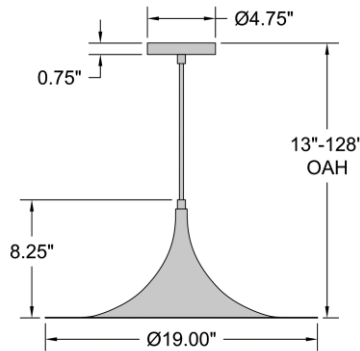

Stock Code: **23785LEDDL P-MWH**

Collection: Costa

PRODUCT INFORMATION

Base: 23785 Parent: 23785LEDDL P
Mounting Type: Ceiling UPC: 641594249316
Finish: Matte White
Diffuser: N/A

PRODUCT MEASUREMENTS

FIXTURE	BACKPLATE / CANOPY
Length:	Length
Width:	Width:
Diameter 19"	Diameter:
Height: 8.25"	Height:
Extension:	
Overall Height: 13-128"	

TECHNICAL SPECIFICATIONS

SPECIFICATIONS

Frame Material: Steel
Diffuser Material: Steel
Lamping Type: E-26 (Replaceable LED Jbox: Standard
Lamping Base: E-26 Lamp Wattage: 4 W
Lamp Quantity: 1 Total Wattage: 4 W
Voltage: 120v Lamps Included: Yes

ADDITIONAL NOTES

10 feet of white cord included; Custom Finish 5 Piece Minimum Order Quantity

Project Name: _____

Location: _____

Type: _____

Quantity: _____

Notes: _____

LINE DRAWING

IES FILE

In addition to Access Lighting's purchase and warranty terms and conditions, by signing below or placing an order, you agree that you are authorized to bind the entity placing any order and acknowledge the following: All of sizes and measurements are approximate and all images are for illustrative purposes only. In the event of an inconsistency, the "Product Measurements" section controls. There also may be slight differences in the colors and designs compared to the displayed and printed images.