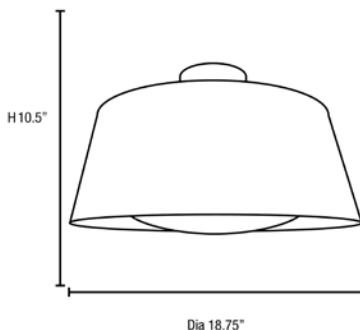

Line Drawing #1

Line Drawing #2

Image Not Available

IES File

Image Not Available

Toll Free 800-828-5483 • www.AccessLighting.com

14410 Myford Road, Irvine, CA 92606

The information provided is subject to change without notice. ©2020 Access Lighting Corporation. All Rights Reserved
Rev. 202004 Filename:: 23764LEDDLPGWH.pdf