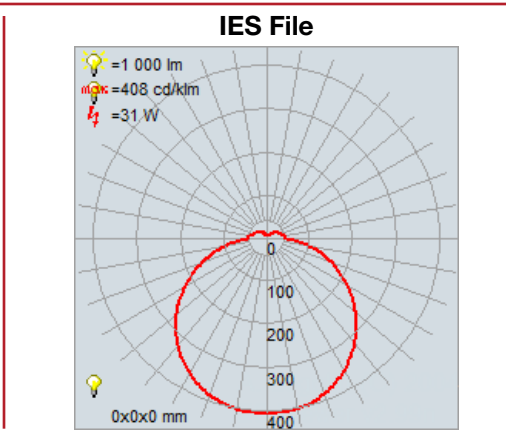

Model No :: **20826LEDD-ABB/OPL**  
 Name :: Roma

Project Name :: \_\_\_\_\_  
 Location :: \_\_\_\_\_  
 Type :: \_\_\_\_\_  
 Quantity :: \_\_\_\_\_  
 Notes :: \_\_\_\_\_

Product Information	
Product ID ::	20826
UPC Code ::	641594243239
Mounting Type ::	Ceiling
Finish ::	Antique Brushed Brass
Diffuser ::	Opal
Alt. Finishes ::	
Alt. Diffusers ::	

Product Dimensions	
<b>Fixture</b>	<b>Canopy</b>
Length :: 0	Length :: 0
Width :: 0	Width :: 0
Diameter :: 14	Diameter :: 0
Extension :: 0	Height :: 0
Height :: 3	
Overall Height :: 0	

**Technical Specifications**

Qualifications	Specifications	Photometrics	Recommended Dimmers
Location Rating :: Damp	Frame Material :: Metal	CCT :: 3000 K	
Certification :: N/A	Diffuser Material :: Glass	CRI ::	
IES File ::	Voltage :: 120v	Wattage :: 30 W	
JA8 Compliant :: Yes	Lamping Type :: LED SSL (DLED)	Nominal Lumens ::	
Energy Star :: No	Lamping Base :: SSL	Delivered Lumens ::	
ADA Compliant :: No	Lamp Quantity :: 1	Additional Items :: 0	
Marine Grade :: No	Lamp Wattage :: 30 W		
Emergency Lighting :: No	Total Wattage :: 30 W		
Warranty :: 1 Year Limited	Lamps Included :: Yes		
	J-Box Type :: Standard		