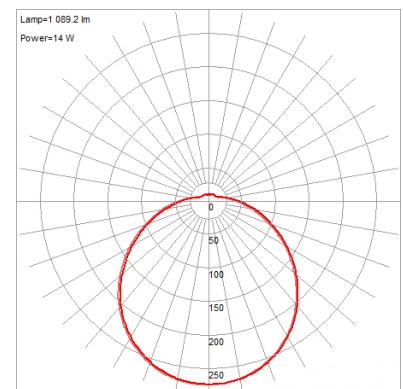

Product Dimensions

Fixture	Canopy
Length :: N/A	Length :: N/A
Width :: N/A	Width :: N/A
Diameter :: 11"	Diameter :: N/A
Extension :: N/A	Height :: N/A
Height :: 4.25"	
Overall Height :: N/A	

Technical Specifications

Photometrics

CCT :: 3000
 CRI :: 80
 Wattage :: 15w
 Nominal Lumens :: 1300Lm
 Delivered Lumens :: 1089Lm

Recommended Dimmers

(TRIAC) LEVITON Trimatron 6684; (TRIAC) LUTRON Skylark S-600 or S-600P

Additional Items :: 0

Line Drawing #1

Line Drawing #2

Image Not Available

IES File

Toll Free 800-828-5483 • www.AccessLighting.com

14410 Myford Road, Irvine, CA 92606

The information provided is subject to change without notice. ©2020 Access Lighting Corporation. All Rights Reserved
 Rev. 202004 Filename:: 20780LEDD-WH_ACR.pdf