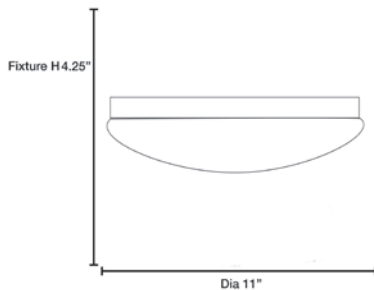

Product Dimensions

Fixture	Canopy
Length :: N/A	Length :: N/A
Width :: N/A	Width :: N/A
Diameter :: 11"	Diameter :: N/A
Extension :: N/A	Height :: N/A
Height :: 4.25"	
Overall Height :: N/A	

Technical Specifications

Photometrics

CCT :: 3000
 CRI :: 80
 Wattage :: 15w
 Nominal Lumens :: 1300Lm
 Delivered Lumens :: 1089Lm

Recommended Dimmers

(TRIAC) LEVITON Trimatron 6684; (TRIAC) LUTRON Skylark S-600 or S-600P

Additional Items :: 0

Line Drawing #1

Line Drawing #2

Image Not Available

IES File

Toll Free 800-828-5483 • www.AccessLighting.com

14410 Myford Road, Irvine, CA 92606

The information provided is subject to change without notice. ©2020 Access Lighting Corporation. All Rights Reserved
 Rev. 202004 Filename:: 20780LEDD-WH_ACR.pdf