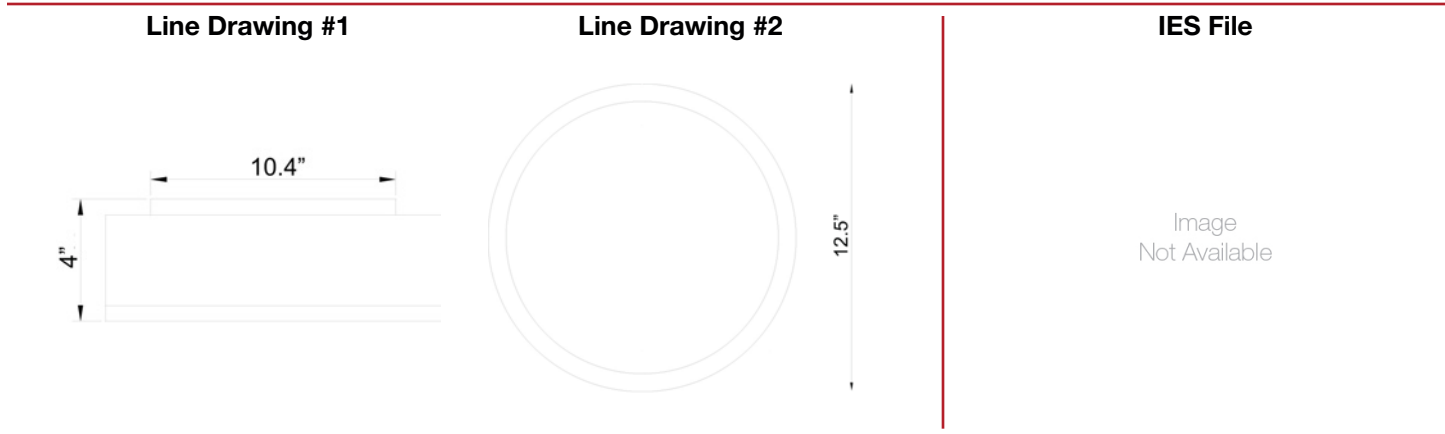

Model No :: **20671LEDDL-CH/OPL**
 Name :: Aero

Project Name :: _____
 Location :: _____
 Type :: _____
 Quantity :: _____
 Notes :: _____

Product Information	
Product ID ::	20671
UPC Code ::	641594221213
Mounting Type ::	Ceiling
Finish ::	Chrome (CH)
Diffuser ::	Opal (OPL)
Alt. Finishes ::	Chrome (CH)
Alt. Diffusers ::	Opal (OPL)

Product Dimensions			
Fixture		Canopy	
Length ::	N/A	Length ::	N/A
Width ::	N/A	Width ::	N/A
Diameter ::	12.5"	Diameter ::	N/A
Extension ::	N/A	Height ::	1"
Height ::	4"		
Overall Height ::	N/A		

Technical Specifications

Qualifications	Specifications	Photometrics	Recommended Dimmers
Location Rating :: Damp	Frame Material :: Steel	CCT :: 3000	(ELV) LUTRON Skylark SELV-300P; (MLV) COOPER Aspire 9530SW; (TRIAC) LEGRAND Titan CD703-PW
Certification :: UL Listed (US/Canada)	Diffuser Material :: Glass	CRI :: 90	
IES File ::	Voltage :: 120v	Wattage :: 20w	
JA8 Compliant :: Yes	Lamping Type :: Replaceable LED	Nominal Lumens :: 1600Lm	
Energy Star :: No	Lamping Base :: E-26	Delivered Lumens :: N/A	
ADA Compliant :: No	Lamp Quantity :: 2	Additional Items :: 0	
Marine Grade :: No	Lamp Wattage :: 10 W		
Emergency Lighting :: No	Total Wattage :: 20w		
Warranty :: 1 Year Limited	Lamps Included :: Yes		
	J-Box Type :: Standard		