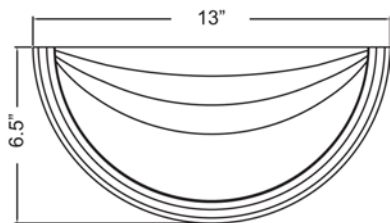

**Product Dimensions**

Fixture	Canopy
Length :: N/A	Length :: 6.5"
Width :: 13"	Width :: 13"
Diameter :: N/A	Diameter :: N/A
Extension :: 4"	Height :: 0.5"
Height :: 6.5"	
Overall Height :: N/A	

**Technical Specifications**

**Photometrics**

CCT :: 3000  
 CRI :: 90  
 Wattage :: 10.8w  
 Nominal Lumens :: 1265Lm  
 Delivered Lumens :: N/A

**Recommended Dimmers**

0

Additional Items :: 0

**Line Drawing #1**

**Line Drawing #2**

**IES File**