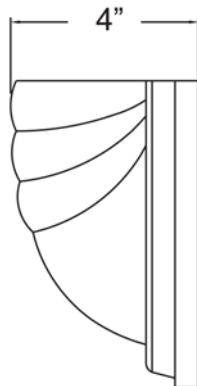

**Product Dimensions**

Fixture	Canopy
Length :: N/A	Length :: 6.5"
Width :: 13"	Width :: 13"
Diameter :: N/A	Diameter :: N/A
Extension :: 4"	Height :: 0.5"
Height :: 6.5"	
Overall Height :: N/A	

**Technical Specifications**

**Photometrics**

CCT :: 3000  
 CRI :: 90  
 Wattage :: 10.8w  
 Nominal Lumens :: 1265Lm  
 Delivered Lumens :: N/A

**Recommended Dimmers**

0

Additional Items :: 0

**Line Drawing #1**

**Line Drawing #2**

**IES File**