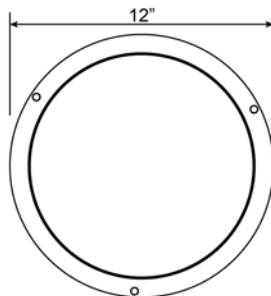

Product Dimensions

Fixture	Canopy
Length ::	Length ::
Width ::	Width ::
Diameter :: 12	Diameter :: 12
Extension ::	Height :: 0.5
Height :: 3.5	
Overall Height ::	

Technical Specifications

Qualifications

Location Rating :: Damp
 Certification :: ETL Listed (US/Canada)
 IES File ::
 JA8 Compliant :: No
 Energy Star :: No
 ADA Compliant :: No
 Marine Grade :: No
 Emergency Lighting :: No
 Warranty :: 1 Year Limited

Photometrics

CCT :: 3000 K
 CRI :: 90
 Wattage :: 15 W
 Nominal Lumens :: 1300
 Delivered Lumens :: 945

Recommended Dimmers

Additional Items ::

Line Drawing #1

Line Drawing #2

IES File

Toll Free 800-828-5483 • www.AccessLighting.com