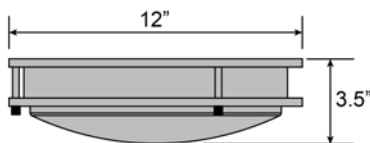

Model No :: **20470LEDD-CH/SACR**
Name :: Sparc

Project Name :: _____
Location :: _____
Type :: _____
Quantity :: _____
Notes :: _____

Product Information

Product ID :: 20470
UPC Code :: 641594231915
Mounting Type :: Ceiling
Finish :: Chrome
Diffuser :: Starry Acrylic
Alt. Finishes :: Bronze (BRZ); Brushed Steel (BS);
Chrome (CH)
Alt. Diffusers :: Starry Acrylic (SACR)

Product Dimensions

Fixture	Canopy
Length ::	Length ::
Width ::	Width ::
Diameter :: 12	Diameter :: 12
Extension ::	Height :: 0.5
Height :: 3.5	
Overall Height ::	

Technical Specifications

Qualifications

Location Rating :: Damp
Certification :: ETL Listed (US/Canada)
IES File ::
JA8 Compliant :: No
Energy Star :: No
ADA Compliant :: No
Marine Grade :: No
Emergency Lighting :: No
Warranty :: 1 Year Limited

Specifications

Frame Material :: Steel
Diffuser Material :: Acrylic
Voltage :: 120v
Lamping Type :: LED SSL
(DLED)
Lamping Base :: SSL
Lamp Quantity :: 1
Lamp Wattage :: 15 W
Total Wattage :: 15 W
Lamps Included :: Yes
J-Box Type :: Standard

Photometrics

CCT :: 3000 K
CRI :: 90
Wattage :: 15 W
Nominal Lumens :: 1300
Delivered Lumens :: 945

Recommended Dimmers

Additional Items ::

Line Drawing #1

Toll Free 800-828-5483 • www.AccessLighting.com

14410 Myford Road, Irvine, CA 92606

The information provided is subject to change without notice. ©2020 Access Lighting Corporation. All Rights Reserved
Rev. 202105 Filename: 20470LEDD-CH_SACR.pdf