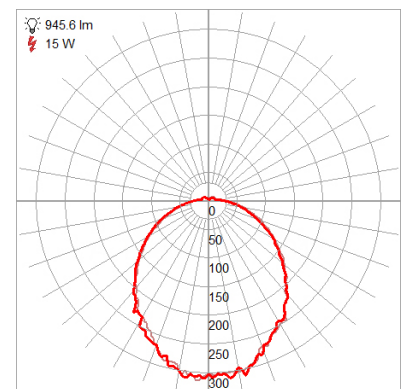

Product Dimensions

Fixture	Canopy
Length ::	Length ::
Width ::	Width ::
Diameter :: 12	Diameter :: 12
Extension ::	Height :: 0.5
Height :: 3.5	
Overall Height ::	

Technical Specifications

Qualifications

Location Rating :: Damp
 Certification :: ETL Listed (US/Canada)
 IES File ::
 JA8 Compliant :: No
 Energy Star :: No
 ADA Compliant :: No
 Marine Grade :: No
 Emergency Lighting :: No
 Warranty :: 1 Year Limited

Photometrics

CCT :: 3000 K
 CRI :: 90
 Wattage :: 15 W
 Nominal Lumens :: 1300
 Delivered Lumens :: 945

Recommended Dimmers

Additional Items ::

Line Drawing #1

Line Drawing #2

IES File

Toll Free 800-828-5483 • www.AccessLighting.com