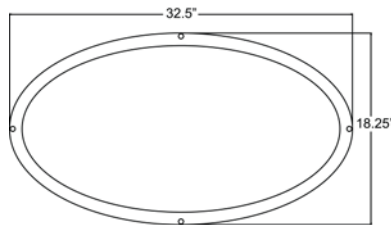

IES File

Image Not Available

Toll Free 800-828-5483 • www.AccessLighting.com

14410 Myford Road, Irvine, CA 92606

The information provided is subject to change without notice. ©2020 Access Lighting Corporation. All Rights Reserved
Rev. 202004 Filename:: 20468LEDD-BRZ_ACR.pdf