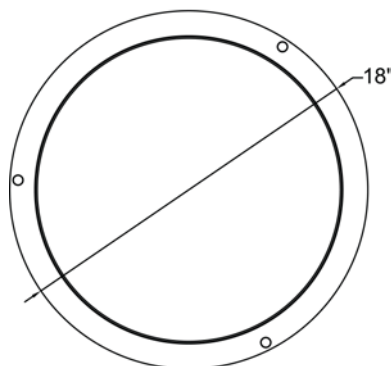

Recommended Dimmers

(ELV) LUTRON Caseta PD - 6WCL; (ELV) LUTRON Maestro CL MACL-153M; (ELV) LUTRON Maestro MRF2-6CL; (TRIAC) LUTRON Diva DVCL-153P

Additional Items :: 0

Line Drawing #1

Line Drawing #2