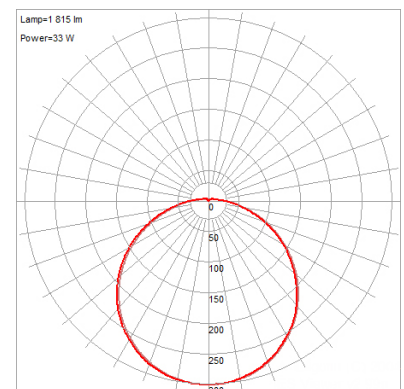

Product Dimensions

Fixture	Canopy
Length :: N/A	Length :: N/A
Width :: N/A	Width :: N/A
Diameter :: 18"	Diameter :: 18"
Extension :: N/A	Height :: 0.5"
Height :: 3.75"	
Overall Height :: N/A	

Technical Specifications

Photometrics

CCT :: 3000
 CRI :: 90
 Wattage :: 28w
 Nominal Lumens :: 2600Lm
 Delivered Lumens :: 1815Lm

Recommended Dimmers

(ELV) LUTRON Caseta PD - 6WCL; (ELV) LUTRON Maestro CL MACL-153M; (ELV) LUTRON Maestro MRF2-6CL; (TRIAC) LUTRON Diva DVCL-153P

Additional Items :: 0

Line Drawing #1

Line Drawing #2

IES File

Toll Free 800-828-5483 • www.AccessLighting.com

14410 Myford Road, Irvine, CA 92606

The information provided is subject to change without notice. ©2020 Access Lighting Corporation. All Rights Reserved
 Rev. 202004 Filename:: 20466LEDD-CH_ACR.pdf