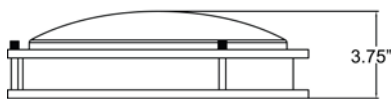

Model No :: **20466LEDD-CH/ACR**
Name :: Solero

Project Name :: _____
Location :: _____
Type :: _____
Quantity :: _____
Notes :: _____

Product Information

Product ID :: 20466
UPC Code :: 641594224788
Mounting Type :: Ceiling
Finish :: Chrome (CH)
Diffuser :: Acrylic Lens (ACR)
Alt. Finishes :: Bronze (BRZ); Brushed Steel (BS);
Chrome (CH)
Alt. Diffusers :: Acrylic Lens (ACR)

Product Dimensions

Fixture	Canopy
Length :: N/A	Length :: N/A
Width :: N/A	Width :: N/A
Diameter :: 18"	Diameter :: 18"
Extension :: N/A	Height :: 0.5"
Height :: 3.75"	
Overall Height :: N/A	

Technical Specifications

Qualifications

Location Rating :: Damp
Certification :: ETL Listed (US/Canada)
IES File ::
JA8 Compliant :: Yes
Energy Star :: No
ADA Compliant :: No
Marine Grade :: No
Emergency Lighting :: No
Warranty :: 5 Year Limited

Specifications

Frame Material :: Steel
Diffuser Material :: Acrylic
Voltage :: 120v
Lamping Type :: Dedicated LED
Lamping Base :: SSL
Lamp Quantity :: 1
Lamp Wattage :: 28 W
Total Wattage :: 28w
Lamps Included :: Yes
J-Box Type :: Standard

Photometrics

CCT :: 3000
CRI :: 90
Wattage :: 28w
Nominal Lumens :: 2600Lm
Delivered Lumens :: 1815Lm

Recommended Dimmers

(ELV) LUTRON Caseta PD - 6WCL; (ELV) LUTRON Maestro CL MACL-153M; (ELV) LUTRON Maestro MRF2-6CL; (TRIAC) LUTRON Diva DVCL-153P

Additional Items :: 0

Line Drawing #1

Toll Free 800-828-5483 • www.AccessLighting.com

14410 Myford Road, Irvine, CA 92606

The information provided is subject to change without notice. ©2020 Access Lighting Corporation. All Rights Reserved
Rev. 202004 Filename:: 20466LEDD-CH_ACR.pdf